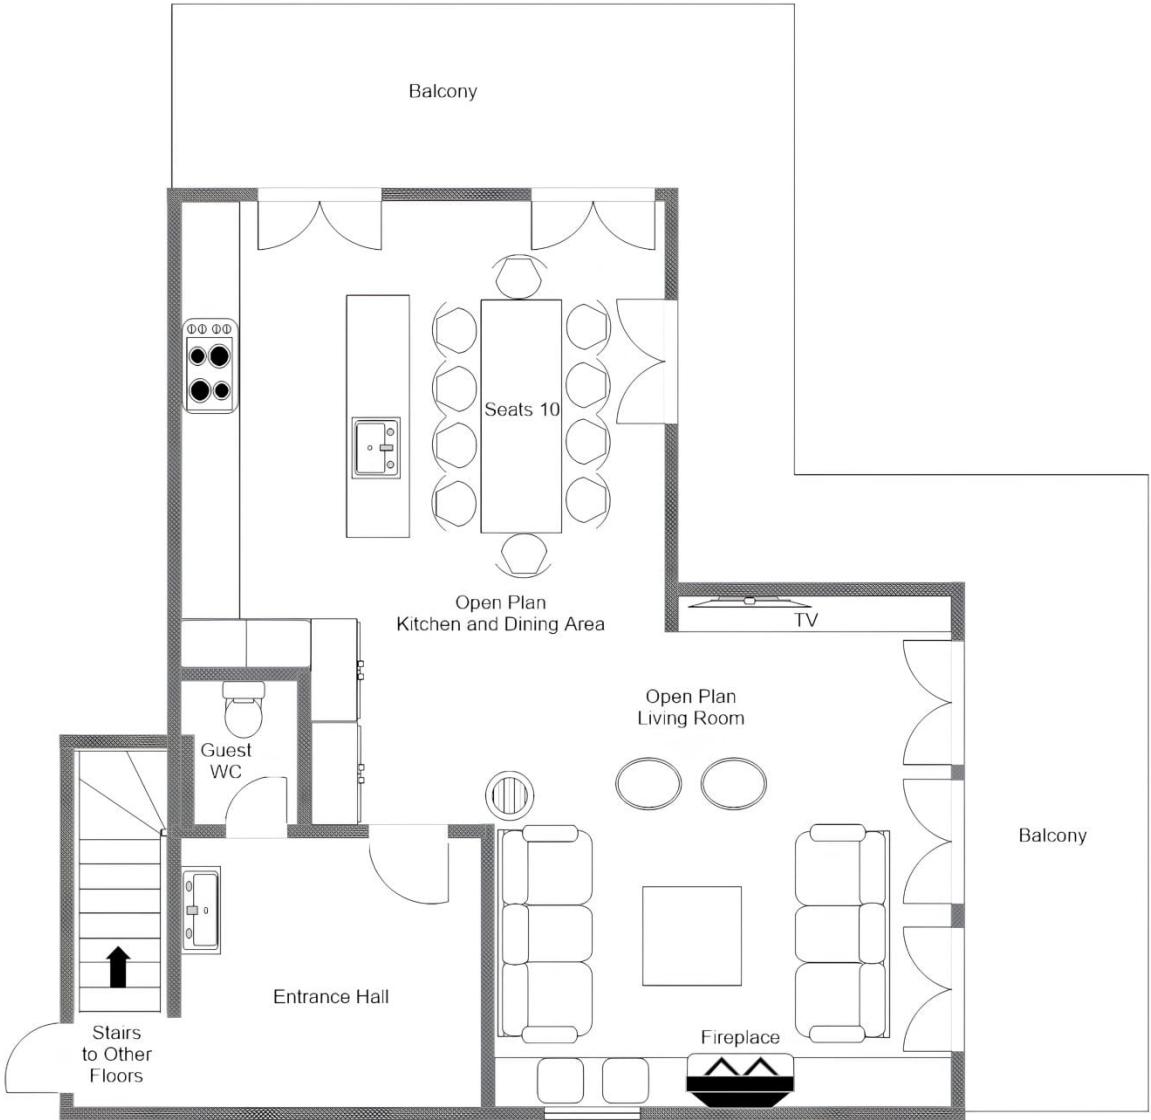

# LAYOUT

## FIRST FLOOR

- 3 Double bedrooms (with en-suite shower room)
- 1 Twin bedroom (with en-suite shower room)
- 1 Double Bedroom (with en-suite bathroom)
- Spa access between 10am and 7:30pm (fitness room with swimming pool, steam room and sauna).

## SECOND FLOOR

- Open plan living, dining room and kitchen (fireplace, dining table seats 10)
- Balcony access
- Guest WC

CHALET GRANVAL, SECOND FLOOR  
FOR ILLUSTRATION PURPOSES ONLY